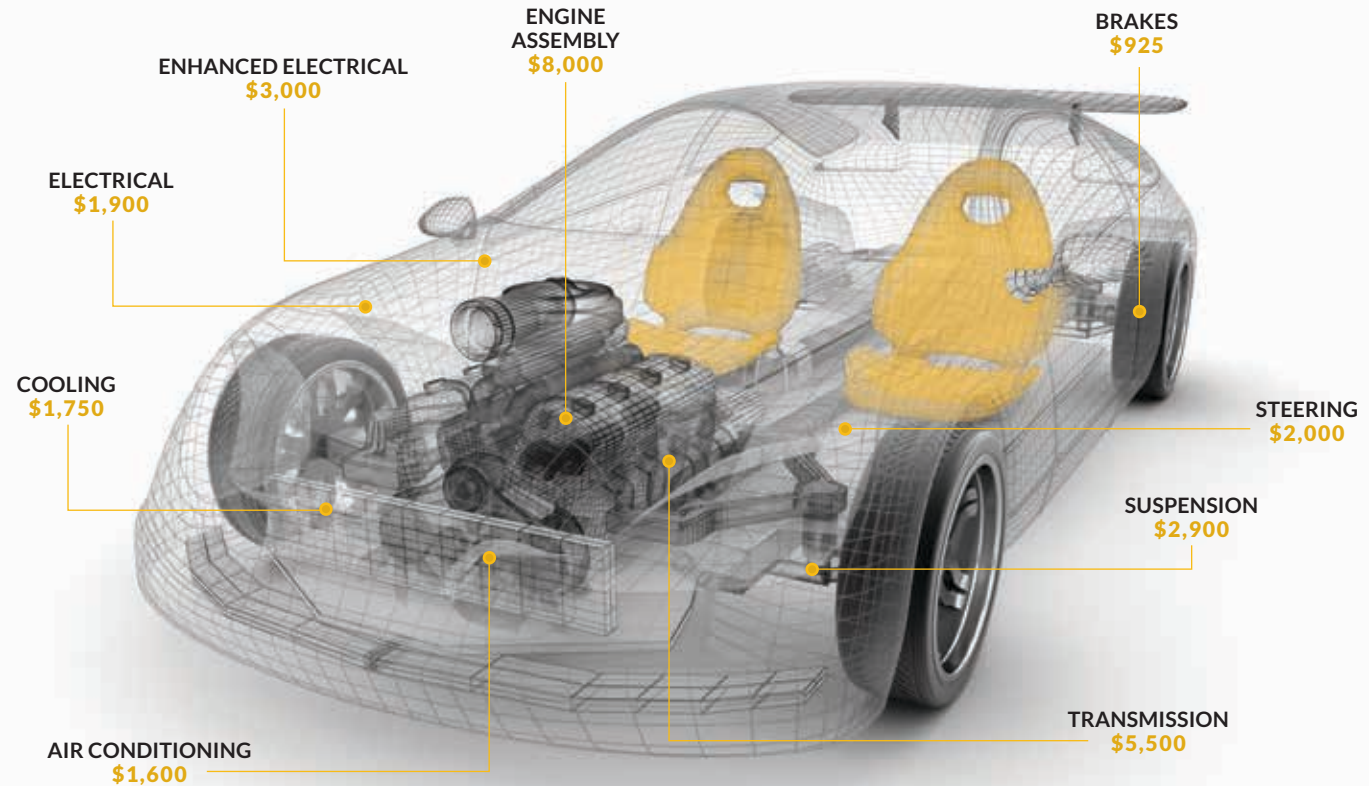

YOUR BEST PROTECTION

Congratulations on your new purchase! If you're looking for the very best vehicle repair coverage, you have it with Headstart Exclusionary Coverage. This service contract offers the very best protection for your new vehicle. When you purchase this plan, the cost for the breakdown and the wear and tear of any of the vehicle's components will be covered, including the seals and gaskets*.

If you want worry-free repairs, Headstart Warranty Group Exclusionary Coverage is the plan for you!

GET PROTECTED

Get protected from unexpected vehicle repair bills with Headstart Exclusionary Coverage (average repair costs shown to the right).

*Exclusions apply; see what is not covered in the Contract.

EXCLUDED ITEMS

These exclusions include, but are not limited to the following:

- Battery & Battery Cables
- Shock Absorbers
- Manual & Hydraulic Clutch Assembly & Linkages
- Brake Cables & Transmission Cables
- Safety Restraint Systems (including Air Bag Systems)
- Any Component That's Only Purpose Is Illumination
- Brake Rotors & Drums
- Mirrors, Mirror Housings
- Vinyl & Convertible Tops
- Hubcaps, Tires, Wheels/Rims/Studs

For maintenance services & parts described in your vehicle owner's manual as supplied by the manufacturer & parts which include, but are not limited to:

- Alignments (unless required with a covered repair)
- Adjustments
- Wheel Balancing
- Tune-Ups
- Spark Plugs, Spark Plug Wires
- Glow Plugs
- Hoses / Plastic Tubes / Crossover Tubes (except High Pressure Steering & Air Conditioning)
- Drive Belts
- Brake Pads, Brake Linings/Shoes
- Shop Supplies And Environmental Waste Charges